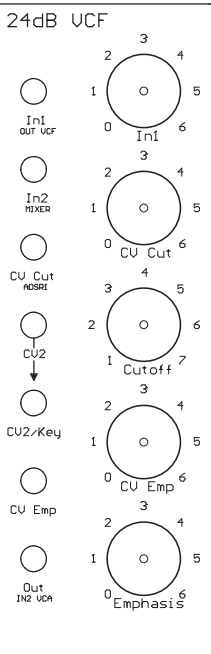

Preset Name: \_\_\_\_\_

Category: \_\_\_\_\_

Note: \_\_\_\_\_

**KRAFTZWERG**