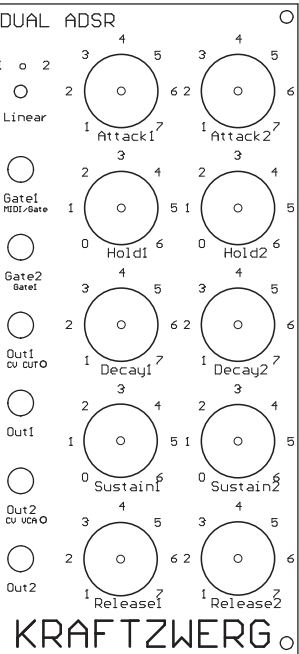

Preset Name: \_\_\_\_\_

Category: \_\_\_\_\_

Note: \_\_\_\_\_

**KRAFTZWERG**