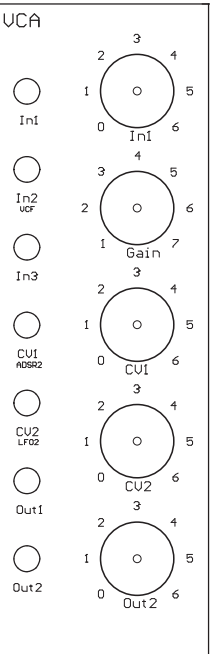

Preset Name: \_\_\_\_\_

Category: \_\_\_\_\_

Note: \_\_\_\_\_

**KRAFTZWERG**