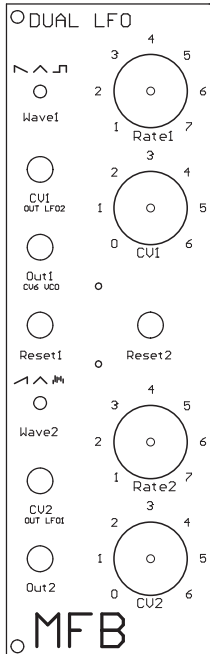

Preset Name: \_\_\_\_\_

Category: \_\_\_\_\_

Note: \_\_\_\_\_

**KRAFTZWERG**